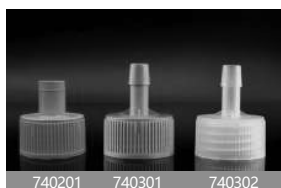

# BioFactory Accessories

Cat.No.	Description		/Pack	/Case
740913	Filter Adapter Cap	<b>NEW</b>	1	20
740901	Solid Overcap	<b>NEW</b>	1	20
740213	Cap with Filter Adapter Cap	<b>NEW</b>	1	10

Cat.No.	Description		/Pack	/Case
740001	HDPE Wide Mouth Seal cap for BioFactory		1	10
740011	HDPE Wide Mouth Vent cap for BioFactory		1	10
740101	HDPE Narrow Mouth Seal cap for BioFactory		1	10
740111	HDPE Narrow Mouth Vent cap for BioFactory		1	10

Cat.No.	Description		/Pack	/Case
740201	HDPE Adaptor Cap Wide Mouth to Narrow Mouth		1	10
740301	HDPE Adaptor Cap Wide Mouth to 3/8 Inches(9.5 mm) Hose		1	10
740302	PP Adaptor Cap Wide Mouth to 3/8 Inches(9.5 mm) Hose	<b>NEW</b>	1	10